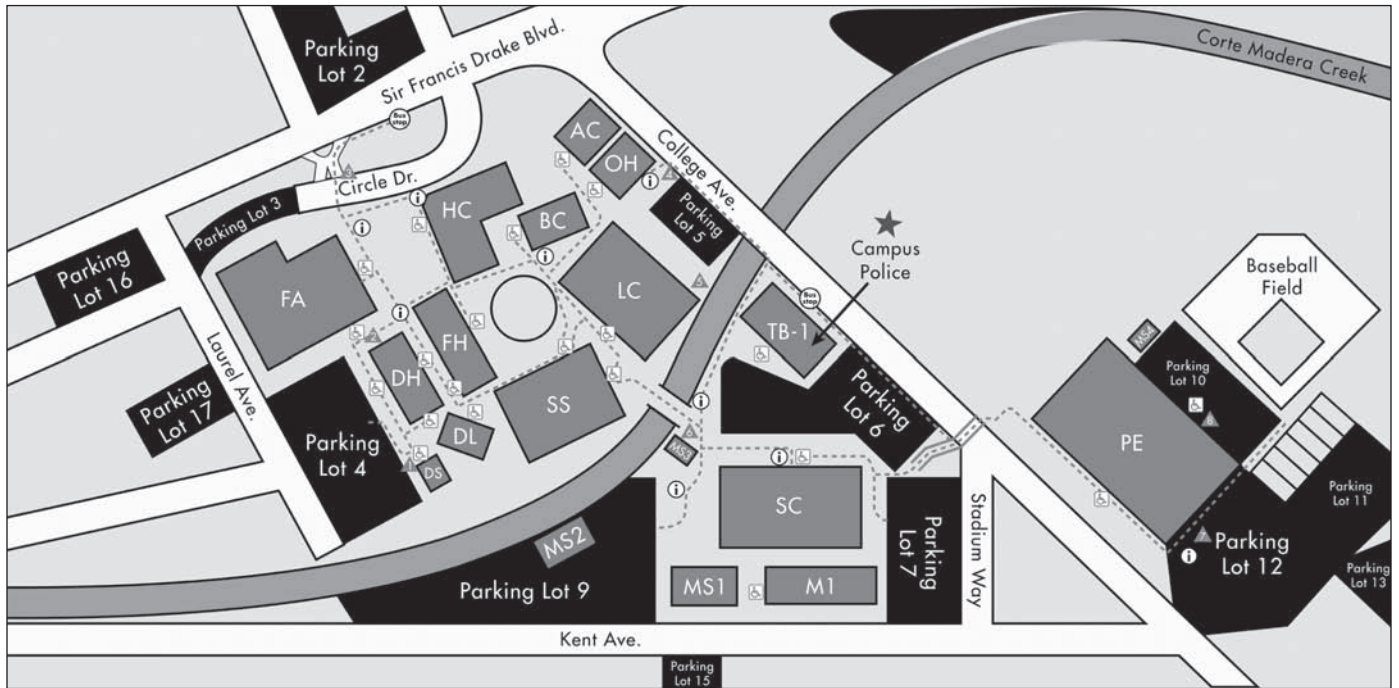

Kentfield Campus Map and Directory

Police Phone Numbers

Emergency: 911 or, from a Campus extension, 9-911.

Urgent: 415.485.9696

Kentfield Police Business: 415.485.9455

Parking

Vehicles on campus are subject to parking and traffic regulations by the Board of Trustees, Marin Community College District.

All cars must have a parking sticker, or display a daily parking permit which may be purchased from the parking ticket dispensers located in parking lots.

Parking permits are required at all times, except Saturdays, Sundays and school Holidays, and in Lot 13.

AC

Administrative Center
Children's Center

BC

Business and Management Center

DL

Dance Center
Landscape Management Center

DS

Disabled Students

Handicapped Entrance

Handicapped Pickup/Drop Off

Directories

--- Indicates accessible route